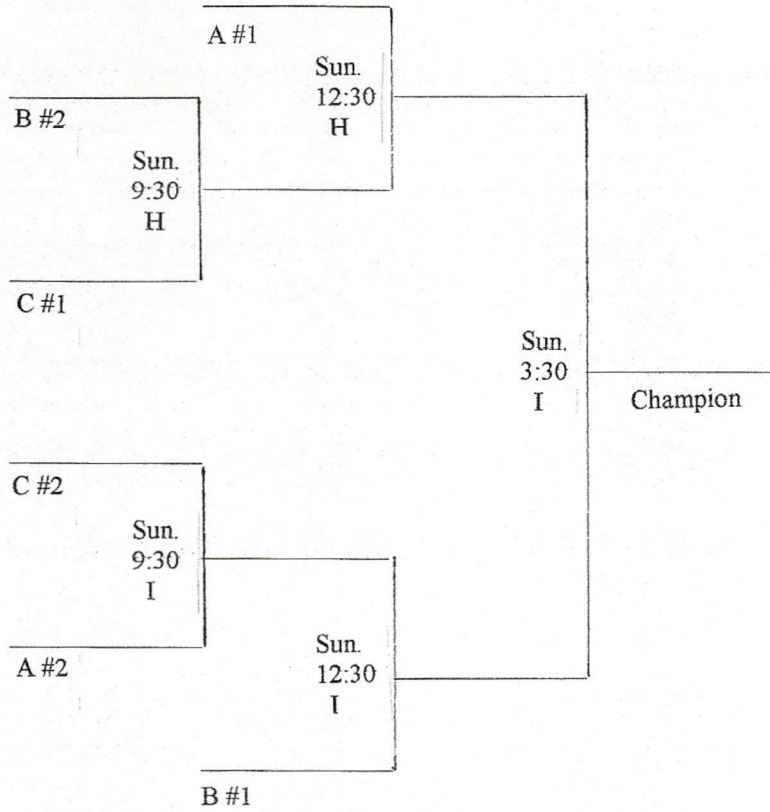

BVYSA INVITATIONAL TOURNAMENT
10 & UNDER SUNDAY BRACKET PLAY

“A” Bracket

“B” Bracket