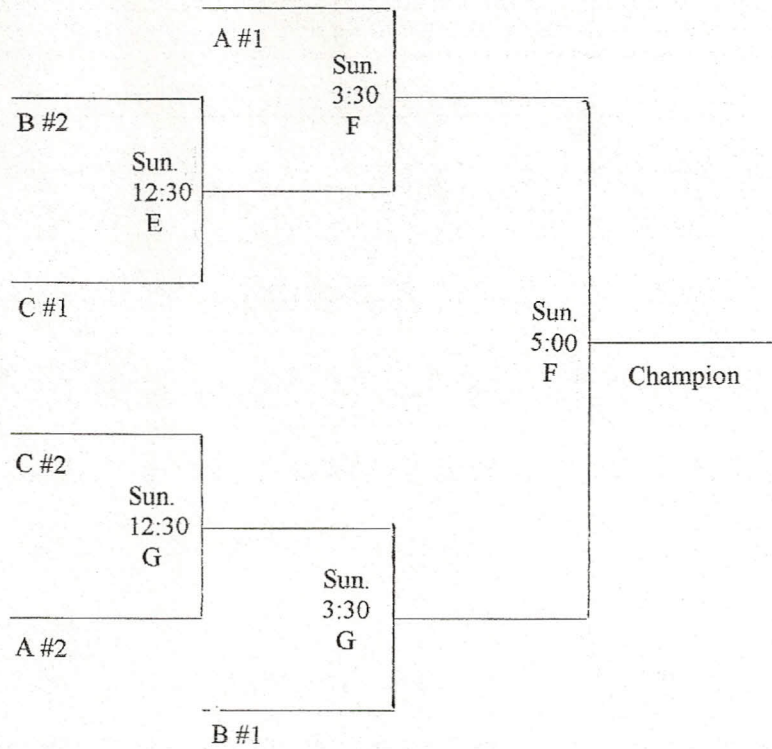

BVYSA INVITATIONAL TOURNAMENT 12 & UNDER SUNDAY BRACKET PLAY

“A” Bracket

“B” Bracket